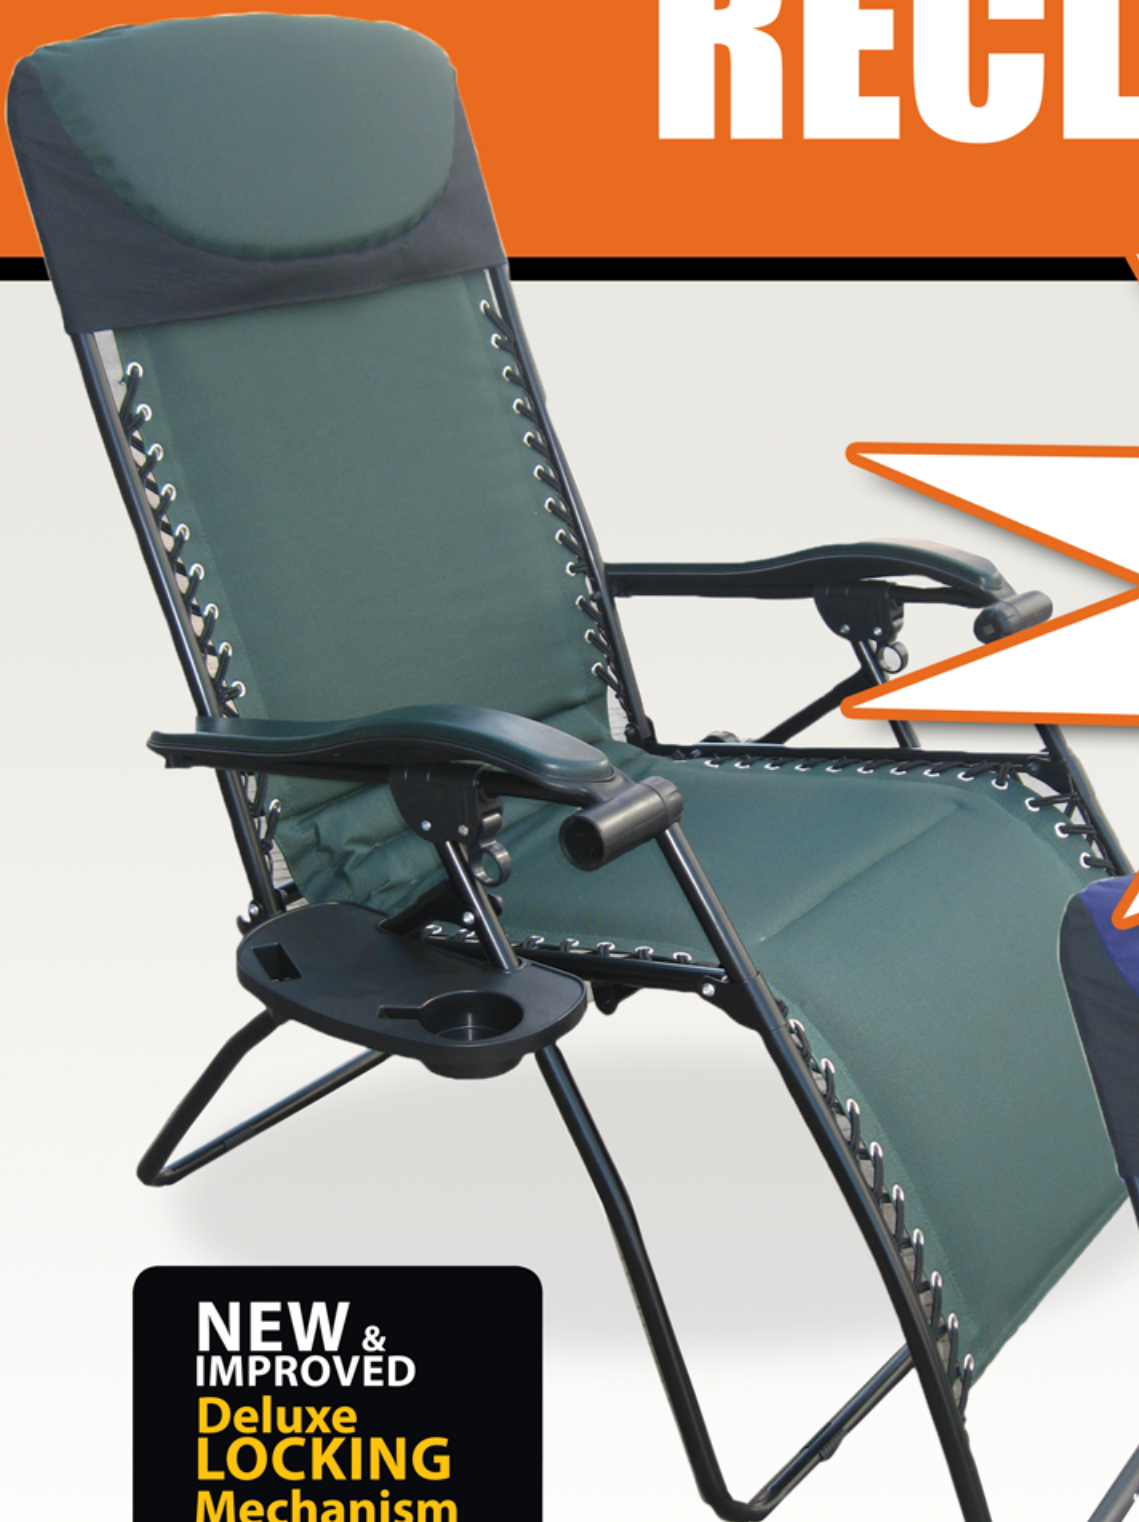

# DELUXE FABRIC PATIO RECLINER

CMP054 CMP0256 CMP0305

**Wilcor**  
Be Outdoors

**NEW & IMPROVED Deluxe Locking Mechanism**  
Locks easily into any position from sitting to reclining

**CHAIR WEIGHT LIMIT 300LBS**

**DELUXE FULL RECLINER**

**COMFORTABLE PADDED HEAD REST**

**DURABLE FABRIC: PADDED TWO TONE 600D POLYESTER**

**SEAT WIDTH 17INCHES**

**COMFORTABLE ARM REST WITH CUP HOLDER**

**REMOVABLE PILLOW**